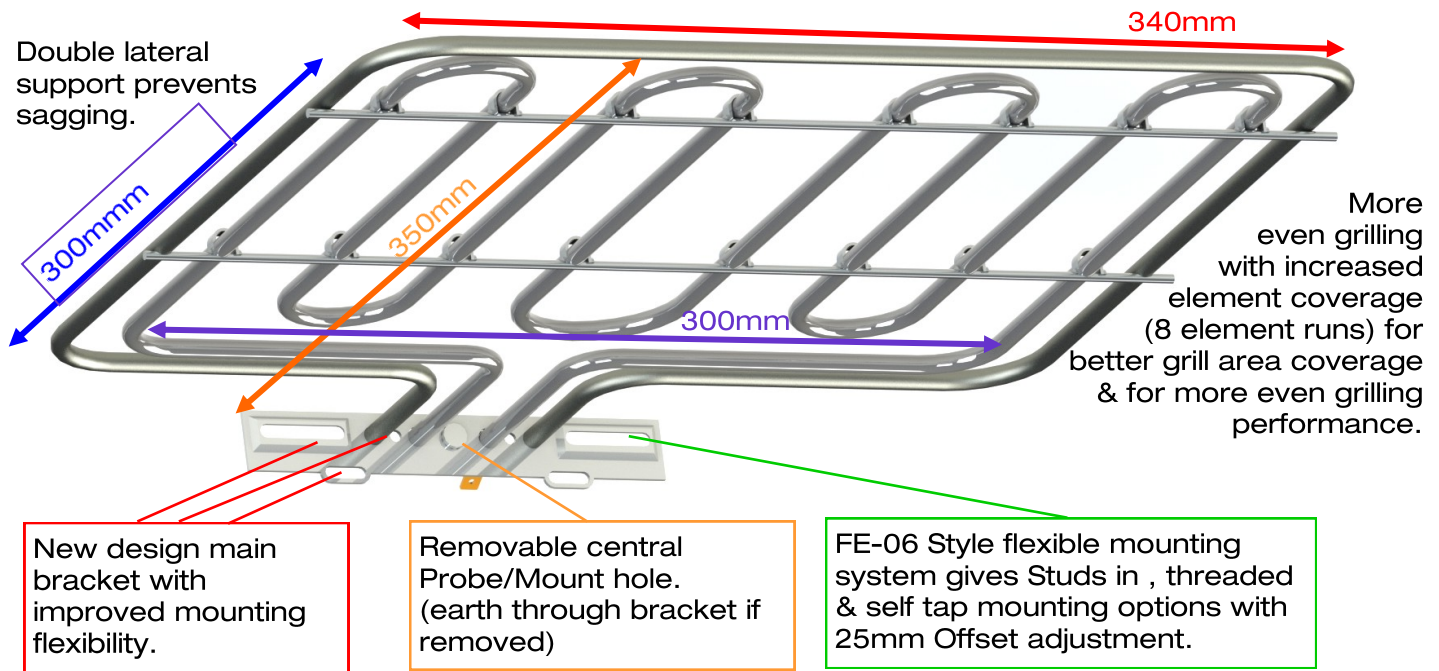

**Not content with just replacing**, the new grill design extends on Wilson elements fix on the spot advantages with the addition of improved performance for the end customer, with **enhanced grill plate coverage** that offers the user better cooking.

New bracket & fixing hardware offers easier infield repairs and improved customer satisfaction.

More even grilling with increased element coverage (8 element runs) for better grill area coverage & for more even grilling performance.

### Mounting

New design reversible hang support offers flexible mounting options - Fitting support bar or element with 25 & 15mm height/spread selection.

Part No.	Description	Grill Wattage	Outer Element Wattage
GRE-06	Universal Euro Grill Boost 2200W	1400W	800W
GRE-07	Universal Euro Grill Boost 2700W	1800W	900W
GRE-08	Universal Euro Grill Boost 3200W	2200W	1000W
GRE-16	Universal Euro Grill Only 1400W	1400W	N/A
GRE-17	Universal Euro Grill Only 1800W	1800W	N/A
GRE-18	Universal Euro Grill Only 2200W	2200W	N/A

May be used as a fit guide if un-scaled.